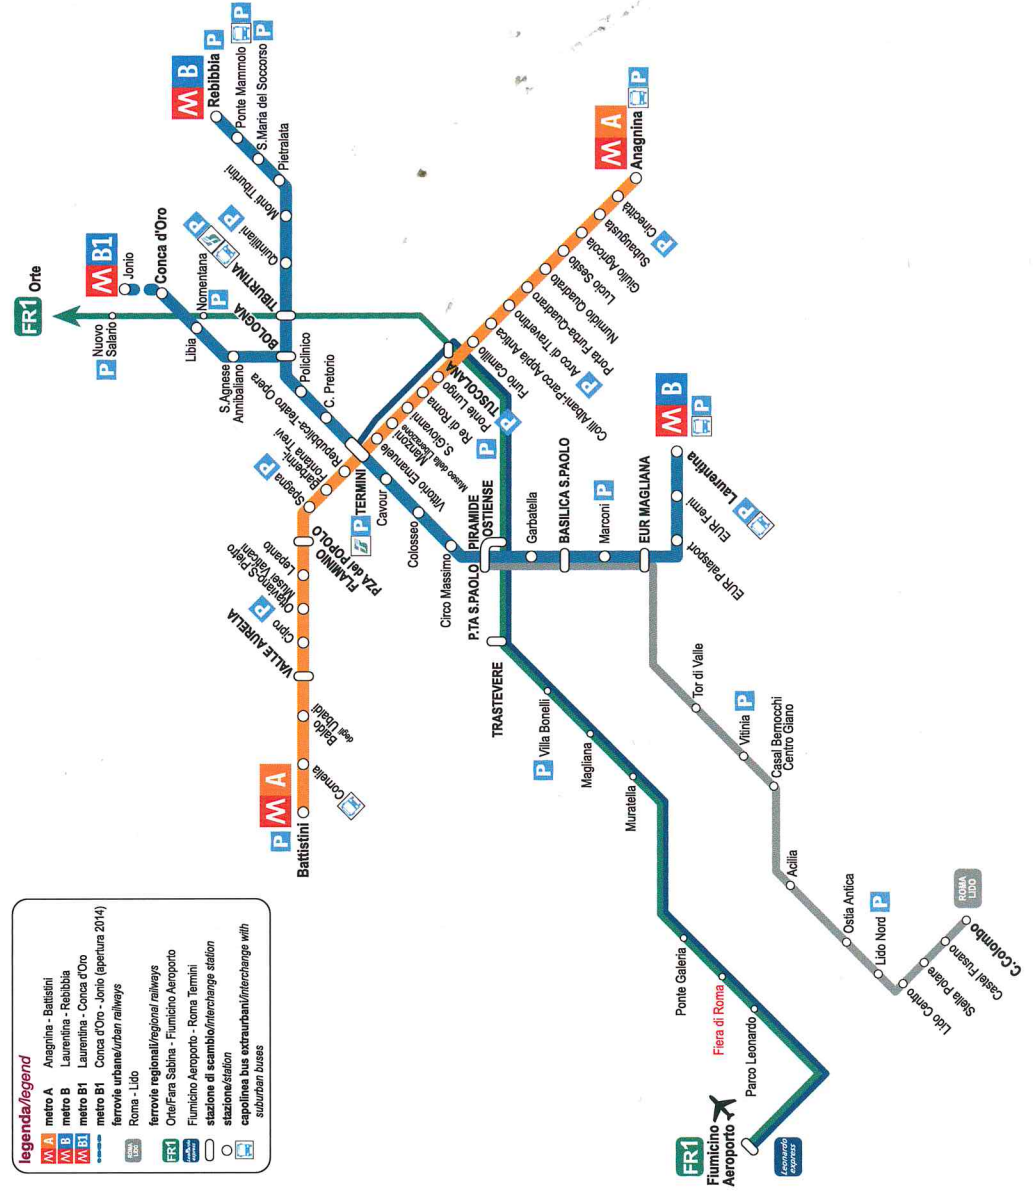

## RITORNO IN HOTEL (LUN - VEN) - RETURN TO HOTEL (MON - FRI)

From	To	From	To	From	To	From	Hotel
Railway Station Capannelle	Hotel	BCC	Hotel	AMERICAN EXPRESS	Hotel	To	Cinecittà Subway Station
Su richiesta On request		1800 ** 1825 1925		1705 1805 1905		0830 0930 1030 1120 1245 1600 1710 1810	1910 2000 2100 2150

### RITORNO IN HOTEL RETURN TO HOTEL

From	To	From	Hotel
Railway Station Capannelle	Hotel	To	Cinecittà Subway Station
Su richiesta On request		0905 0950 1030 1145 1245 1550 1650 1750	1850 1950 2050 2150 2215 * 2245 * 2315 * 2345 *

### TIMETABLE BUS N. 654

From Cinecittà to hotel	From hotel to Cinecittà
05.40	06.13
06.37	06.55
07.12	07.29
07.47	08.06
08.27	08.50
09.13	09.36
09.58	10.21
10.43	11.02
11.19	11.35
11.51	12.06
12.22	12.38
12.54	13.10
13.25	13.41
13.57	14.13
14.29	14.44
15.00	15.19
15.37	15.59
16.22	16.46
17.10	17.34
17.57	18.20
18.43	19.07
19.31	19.56
20.17	20.40
21.03	21.27
21.58	22.28
22.59	23.29
00.00	

**legenda/legend**  
 metro A Anagnina - Battistini  
 metro B Laurentina - Rebibbia  
 metro B1 Laurentina - Conca d'Oro  
 metro B1 Conca d'Oro - Jonio (apertura 2014)  
 ferrovie urbane/urban railways  
 Roma - Lido  
 ferrovie regionali/regional railways  
 Chieti-Fara Sabina - Fiumicino Aeroporto  
 Fiumicino Aeroporto - Roma Termini  
 stazione di scambio/interchange station  
 stazione/station  
 capolinea bus extraurbani/interchange with suburban buses