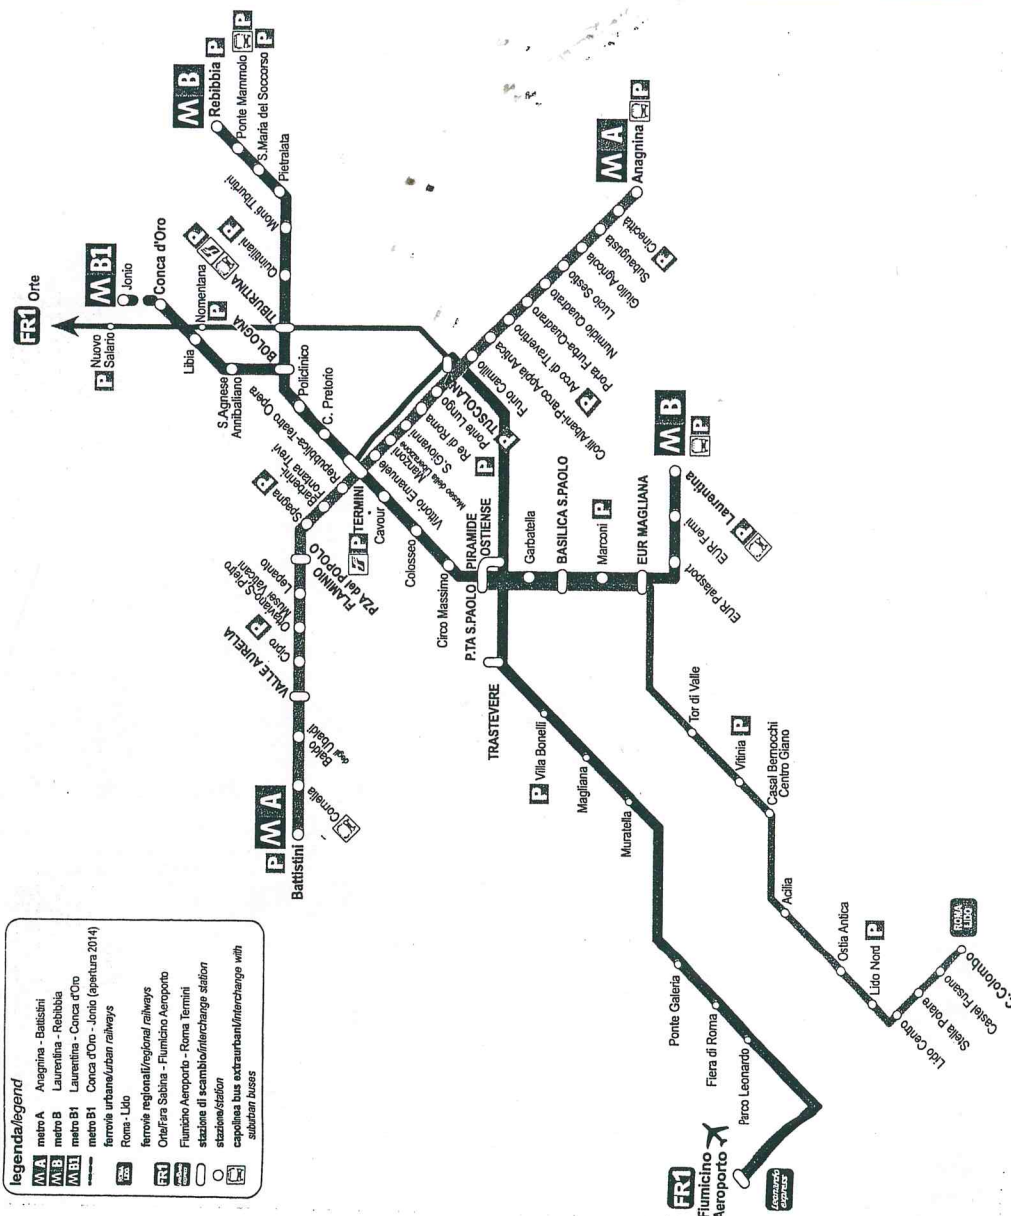

ORARIO INVERNALE NAVETTA - WINTER SHUTTLE TIME

PARTENZE DALL'HOTEL (LUN - VEN) - DEPARTURE FROM HOTEL (MON - FRI)

From	To	From	To	From	To	From	Hotel
Hotel	Railway Station Capannelle	Hotel	BCC	Hotel	AMERICAN EXPRESS	To	Cinecittà Subway Station
Su richiesta On request		0800 ** 0830 ** 0900 **		0800 ** 0830 ** 0900 **		0800 0900 0950 1020 1050 1230 1640 1800	

RITORNO IN HOTEL (LUN - VEN) - RETURN TO HOTEL (MON - FRI)

From	To	From	To	From	To	From	Cinecittà Subway Station
Railway Station Capannelle	Hotel	BCC	Hotel	AMERICAN EXPRESS	Hotel	To	Hotel
Su richiesta On request		1710 ** 1835 **		1655 ** 1815 **		0830 0930 1000 1030 1100 1245 1700 1820	

PARTENZE DALL'HOTEL DEPARTURE FROM HOTEL

RITORNO IN HOTEL RETURN TO HOTEL

From	To	From	Hotel	From	To	From	Cinecittà Subway Station
Hotel	Railway Station Capannelle	To	Cinecittà Subway Station	Railway Station Capannelle	Hotel	To	Hotel
Su richiesta On request		0845 0945 1045 1115 1230 1640 1800 2000		Su richiesta On request		0905 1005 1105 1135 1245 1700 1820 2020	

Gli Orari per BCC / AMEX con **
si effettuano solo su prenotazione dei Signori Clienti

TIMETABLE BUS N. 654

From Cinecittà to hotel	05:40	06:13	06:37	06:55
	07:12	07:29	07:47	08:06
	08:27	08:50	09:13	09:36
	09:58	10:21	10:43	11:02
	11:19	11:35	11:51	12:06
	12:22	12:38	12:54	13:10
	13:25	13:41	13:57	14:13
	14:29	14:44	15:00	15:19
	15:37	15:59	16:22	16:46
	17:10	17:34	17:57	18:20
	18:43	19:07	19:31	19:56
	20:17	20:40	21:03	21:27
	21:58	22:28	22:59	23:29
	00:00			
From hotel to Cinecittà	05:30	06:20	06:53	07:26
	08:01	08:35	09:11	09:48
	10:25	11:02	11:39	12:16
	12:53	13:30	14:07	14:44
	15:21	15:58	16:35	17:12
	17:49	18:26	19:03	19:40
	20:17	20:54	21:31	22:07
	22:43	23:19	23:55	